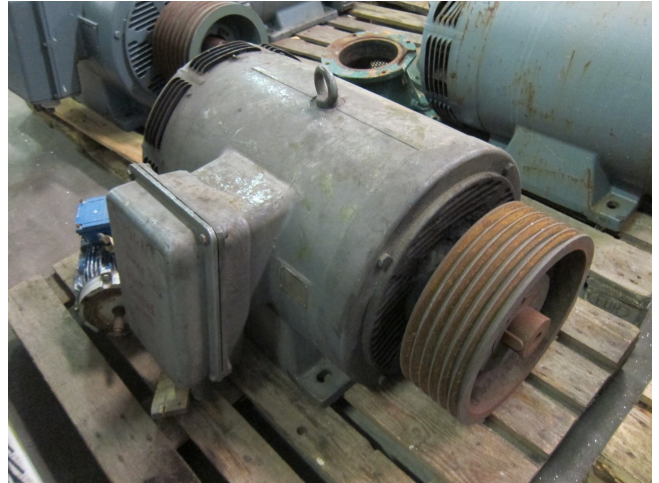

# Schorch KN5250M-BB011-002

## Specifications

Marca	Schorch
Tipo	KN5250M-BB011-002
kW	90
RPM	1460
50 Hz / 60 Hz	50Hz
Stock	1

### Used Schorch KN5250M-BB011-002

Used Schorch electromotor type KN5250M-BB011-002 with 90kW and 1460RPM at 50Hz.